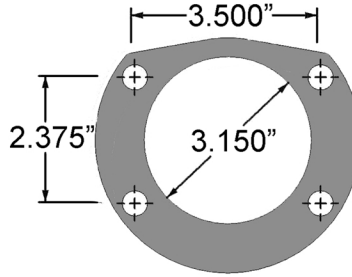

Housing End Chart

Check By Dimensions and Not By Shape

Small Ford
H1134

Big Ford
H1135

Late Big Ford
H1137

OEM 86-93 Mustang

Strange 86-93 Mustang
H1138

OEM 05-14 Mustang

OEM Small GM

Strange Small GM
H1143

OEM Large GM

57-64 Olds / Pontiac
H1132

Mopar 2.875"
H1133

Mopar 3.150"
H1147

Symmetrical 3.150"
H1131

Symmetrical 3.350"
H1136