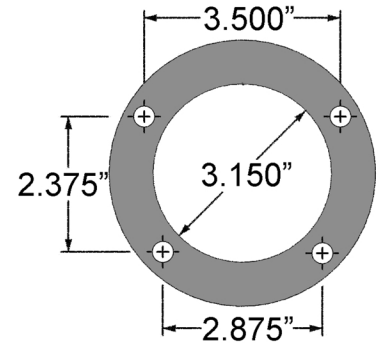

Housing End Chart

Check By Dimensions and Not By Shape

Small Ford
H1134

Big Ford
H1135

Late Big Ford
H1137

OEM 86-93 Mustang

Strange 86-93 Mustang
H1138

OEM 05-14 Mustang

OEM Small GM

Strange Small GM
H1143

OEM Large GM

57-64 Olds / Pontiac
H1132

Mopar 2.875"
H1133

Mopar 3.150"
H1147

Symmetrical 3.150"
H1131

Symmetrical 3.350"
H1136