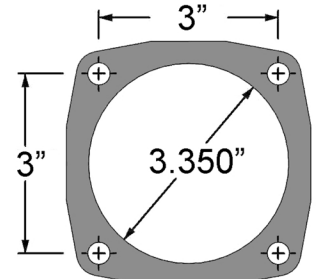

Housing End Chart

Check By Dimensions and Not By Shape

Small Ford
H1134

Big Ford
H1135

Late Big Ford
H1137

OEM 86-93 Mustang

Strange 86-93 Mustang
H1138

OEM 05-14 Mustang

OEM Small GM

Strange Small GM
H1143

OEM Large GM

57-64 Olds / Pontiac
H1132

Mopar 2.875"
H1133

Mopar 3.150"
H1147

Symmetrical 3.150"
H1131

Symmetrical 3.350"
H1136