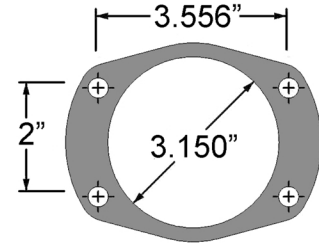

Housing End Chart

Check By Dimensions and Not By Shape

Small Ford
H1134

Big Ford
H1135

Late Big Ford
H1137

OEM 86-93 Mustang

Strange 86-93 Mustang
H1138

OEM 05-14 Mustang

OEM Small GM

Strange Small GM
H1143

OEM Large GM

57-64 Olds / Pontiac
H1132

Mopar 2.875"
H1133

Mopar 3.150"
H1147

Symmetrical 3.150"
H1131

Symmetrical 3.350"
H1136