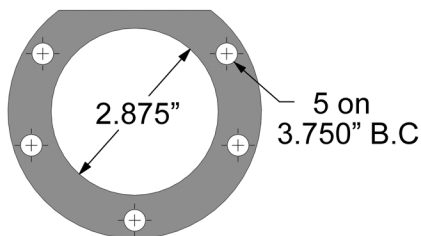

Housing End Chart

Check By Dimensions and Not By Shape

Small Ford
H1134

Big Ford
H1135

Late Big Ford
H1137

OEM 86-93 Mustang

Strange 86-93 Mustang
H1138

OEM 05-14 Mustang

OEM Small GM

Strange Small GM
H1143

OEM Large GM

57-64 Olds / Pontiac
H1132

Mopar 2.875"
H1133

Mopar 3.150"
H1147

Symmetrical 3.150"
H1131

Symmetrical 3.350"
H1136