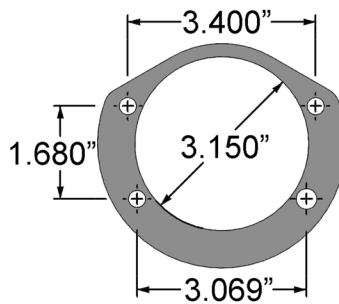

Housing End Chart

Check By Dimensions and Not By Shape

Small Ford
H1134

Big Ford
H1135

Late Big Ford
H1137

OEM 86-93 Mustang

Strange 86-93 Mustang
H1138

OEM 05-14 Mustang

OEM Small GM

Strange Small GM
H1143

OEM Large GM

57-64 Olds / Pontiac
H1132

Mopar 2.875"
H1133

Mopar 3.150"
H1147

Symmetrical 3.150"
H1131

Symmetrical 3.350"
H1136