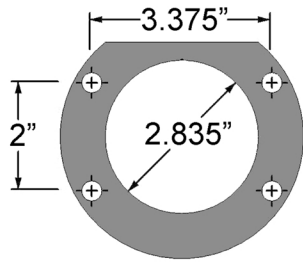

Housing End Chart

Check By Dimensions and Not By Shape

Small Ford
H1134

Big Ford
H1135

Late Big Ford
H1137

OEM 86-93 Mustang

Strange 86-93 Mustang
H1138

OEM 05-14 Mustang

OEM Small GM

Strange Small GM
H1143

OEM Large GM

57-64 Olds / Pontiac
H1132

Mopar 2.875"
H1133

Mopar 3.150"
H1147

Symmetrical 3.150"
H1131

Symmetrical 3.350"
H1136