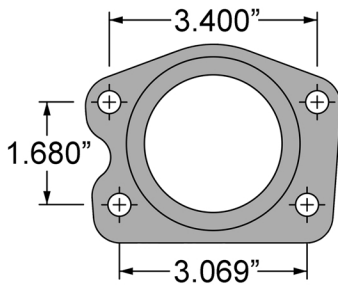

Housing End Chart

Check By Dimensions and Not By Shape

Small Ford
H1134

Big Ford
H1135

Late Big Ford
H1137

OEM 86-93 Mustang

Strange 86-93 Mustang
H1138

OEM 05-14 Mustang

OEM Small GM

Strange Small GM
H1143

OEM Large GM

57-64 Olds / Pontiac
H1132

Mopar 2.875"
H1133

Mopar 3.150"
H1147

Symmetrical 3.150"
H1131

Symmetrical 3.350"
H1136