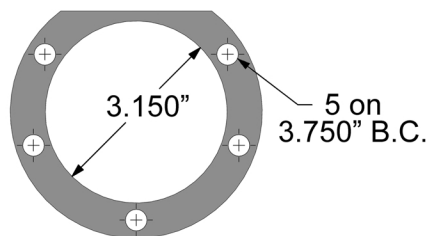

Housing End Chart

Check By Dimensions and Not By Shape

Small Ford
H1134

Big Ford
H1135

Late Big Ford
H1137

OEM 86-93 Mustang

Strange 86-93 Mustang
H1138

OEM 05-14 Mustang

OEM Small GM

Strange Small GM
H1143

OEM Large GM

57-64 Olds / Pontiac
H1132

Mopar 2.875"
H1133

Mopar 3.150"
H1147

Symmetrical 3.150"
H1131

Symmetrical 3.350"
H1136