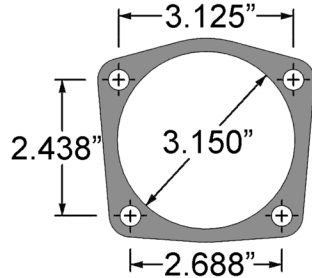

Housing End Chart

Check By Dimensions and Not By Shape

Small Ford
H1134

Big Ford
H1135

Late Big Ford
H1137

OEM 86-93 Mustang

Strange 86-93 Mustang
H1138

OEM 05-14 Mustang

OEM Small GM

Strange Small GM
H1143

OEM Large GM

57-64 Olds / Pontiac
H1132

Mopar 2.875"
H1133

Mopar 3.150"
H1147

Symmetrical 3.150"
H1131

Symmetrical 3.350"
H1136