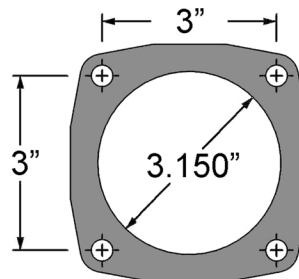

Housing End Chart

Check By Dimensions and Not By Shape

Small Ford
H1134

Big Ford
H1135

Late Big Ford
H1137

OEM 86-93 Mustang

Strange 86-93 Mustang
H1138

OEM 05-14 Mustang

OEM Small GM

Strange Small GM
H1143

OEM Large GM

57-64 Olds / Pontiac
H1132

Mopar 2.875"
H1133

Mopar 3.150"
H1147

Symmetrical 3.150"
H1131

Symmetrical 3.350"
H1136