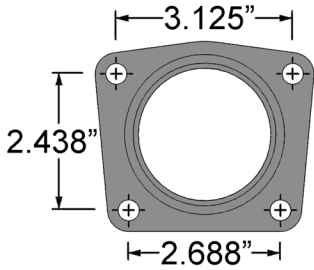

Housing End Chart

Check By Dimensions and Not By Shape

Small Ford
H1134

Big Ford
H1135

Late Big Ford
H1137

OEM 86-93 Mustang

Strange 86-93 Mustang
H1138

OEM 05-14 Mustang

OEM Small GM

Strange Small GM
H1143

OEM Large GM

57-64 Olds / Pontiac
H1132

Mopar 2.875"
H1133

Mopar 3.150"
H1147

Symmetrical 3.150"
H1131

Symmetrical 3.350"
H1136