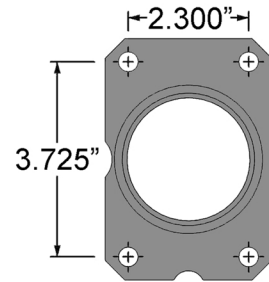

Housing End Chart

Check By Dimensions and Not By Shape

Small Ford
H1134

Big Ford
H1135

Late Big Ford
H1137

OEM 86-93 Mustang

Strange 86-93 Mustang
H1138

OEM 05-14 Mustang

OEM Small GM

Strange Small GM
H1143

OEM Large GM

57-64 Olds / Pontiac
H1132

Mopar 2.875"
H1133

Mopar 3.150"
H1147

Symmetrical 3.150"
H1131

Symmetrical 3.350"
H1136