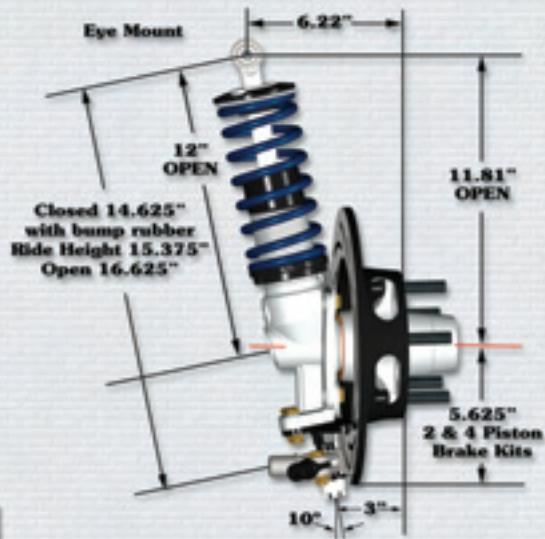

## Double Adjustable Stud Mount Struts Available

**Eye mount  
struts  
available-  
Eye mount  
struts are  
internally  
adjustable  
only**

**Strange billet  
aluminum hubs are  
scalloped for the least  
amount of rotating  
weight- choice  
of 4.50" or  
4.75" bolt  
circle**

**PSS110** Strange medium duty strut package for **eye mount** applications. Package includes **internally** adjustable eye mount struts, lower control arm kit, medium duty brake kit, Hypercoil springs and spring seat bearing kit... **\$1,732.23**

**PSS115** Strange medium duty strut package for **stud mount** applications. Package includes **externally** adjustable stud mount struts, lower control arm kit, medium duty brake kit, Hypercoil springs and spring seat bearing kit... **\$1,805.55**

**PSS125DBL** Same as PSS125- plus double adjustable option... **\$2,259.07**